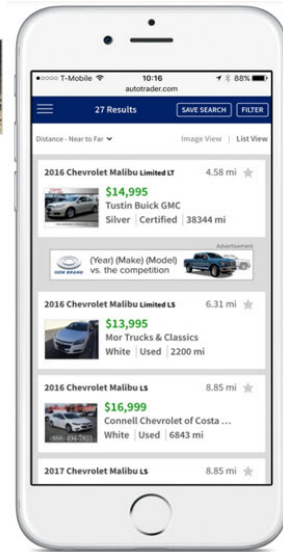

Desktop/Tablet: 728x90

Mobile: 320x50

Autotrader.com's Advertising Specifications

Leaderboard - Inline

Note: Standard Ad Solution

Last updated: February 8, 2023

Description

The Find-Your-Car ad placements provide advertising exposure in the highly trafficked search path, where in-market shoppers are viewing inventory of specific makes and models. It gives advertisers the opportunity to showcase specific models and influence consideration within search results across all devices.

Media Specifications

Pages	Search results
Duration	1 month
Share of Voice	Standard, Non-exclusive: less than 100% of available impressions
Geography	DMA IP-targeting National
Ad Serving	Third Party
Lead Time	5 business days
Additional Notes	No fourth-party pixels or calls may be added to ad tags without the prior written consent of Cox Automotive. Advertiser and/or agency is expressly prohibited from collecting any data from Cox Automotive, including website data and user behavioral data, without the prior written consent of Cox Automotive.